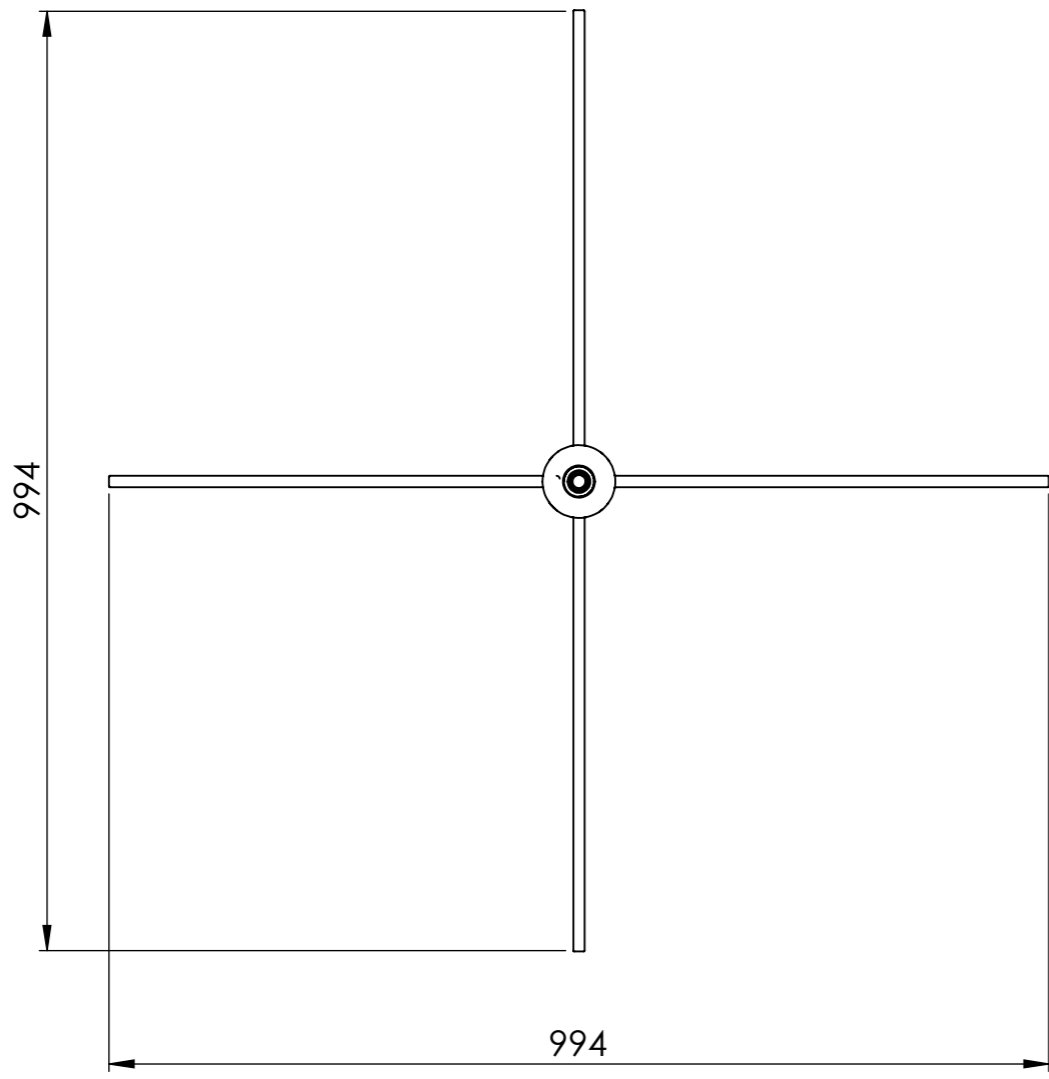

1 2 3 4 5 6 7 8 9 10

A
B
C
D
E
F
G
H

DETAIL A
SCALE 1 : 4

SURFACE ROUGHNESS:	REMOVE BURS AND SHARP EDGES	TITLE: Luxery cross base	APPROVED: -	DATE: -
	GENERAL TOLERANCE: ISO 2768-mH TOLERANCE PRINCIPLE: ISO 8015		SIZE: <i>A3</i>	SCALE: <i>1:8</i>
SURFACE TREATMENT:	Chromed	ProFlags BV ProFlags BV Touwslager 90 3894CE, Zeewolde	EXTERNAL REF.:	ASSY.:
WEIGHT:	3100 gram		DIMENSIONS: <i>mm</i>	NUMBER: 3021
		TEL: 0622572764 E-MAIL: info@proflags.com	PROJECTION:	REVISION: