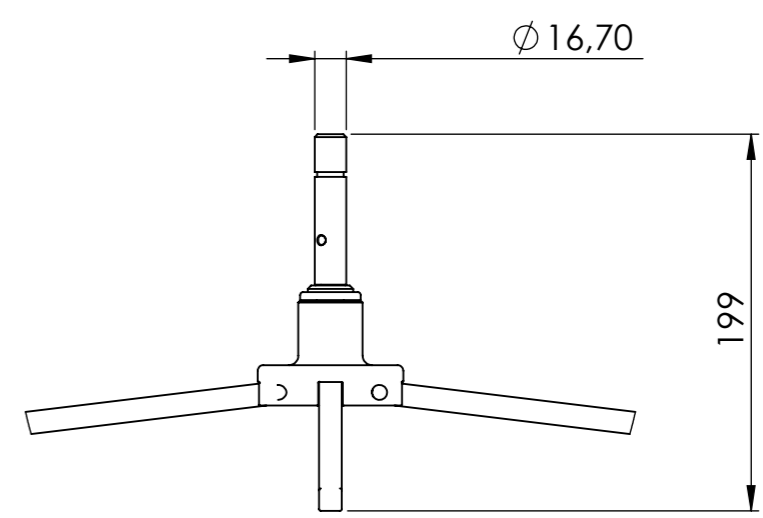

1 2 3 4 5 6 7 8 9 10

A
B
C
D
E
F
G
H

DETAIL A
SCALE 1 : 4

SURFACE ROUGHNESS:	REMOVE BURS AND SHARP EDGES	TITLE: Luxery cross base	APPROVED: -	DATE: -
	GENERAL TOLERANCE: ISO 2768-mH TOLERANCE PRINCIPLE: ISO 8015		SIZE: <i>A3</i>	SCALE: <i>1:8</i>
SURFACE TREATMENT:	Chromed	ProFlags BV ProFlags BV Touwslager 90 3894CE, Zeewolde	EXTERNAL REF.:	ASSY.:
WEIGHT:	3100 gram		DIMENSIONS: <i>mm</i>	NUMBER: 3021
		TEL: 0622572764 E-MAIL: info@proflags.com	PROJECTION:	REVISION: