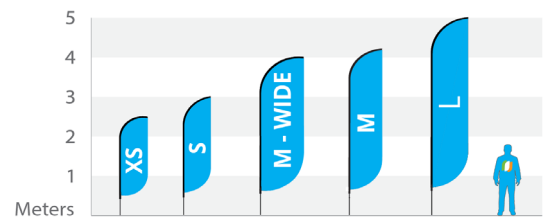

All prices are excluded VAT and transportcosts. Layout costs are included.

Quantity discount

Quantity discount beach flags	
Quantity	Discount in percentage
3	3%
6	6%
10	10%
15	14%
20	18%

Dimensions beach flags

Beach flag Straight

	Printing (wxh), cm	Total height, cm
Size XS	60x186	250
Size S	60x240	300
Size M-Wide	90x300	400
Size M	70x330	420
Size L	75x380	500

Beach flag Shark

	Printing (wxh), cm	Total height, cm
Size XS	68x200	250
Size S	68x250	300
Size M	68x350	400
Size L	68x450	500

Beach flag Angled

	Printing (wxh), cm	Total height, cm
Size XS	60x186	250
Size S	60x240	300
Size M-Wide	90x300	400
Size M	70x330	420
Size L	75x380	500

Beach flag Convex

	Printing (wxh), cm	Total height, cm
Size XS	60x180	250
Size S	60x240	300
Size M-Wide	90x300	400
Size M	70x330	420
Size L	75x380	500

Beach flag Block

	Printing (wxh), cm	Total height, cm
Size XS	60x160	200
Size S	72x240	300
Size M	72x340	400
Size L	72x440	500

Beach flag Concave

	Printing (wxh), cm	Total height, cm
Size XS	60x186	250
Size S	60x240	300
Size M-Wide	90x300	400
Size M	70x330	420
Size L	75x380	500