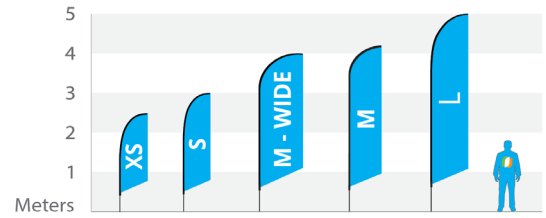

All prices are excluded VAT and transport costs, layout included.

Quantity discount

Discount beach flags	
Quantity	Discount in percentages
3	5%
6	10%
10	15%
15	20%
20	25%

Dimensions beach flags

Beach flag Straight

	Printing (wxh), cm	Total height, cm
Size XS	60x186	250
Size S	60x240	300
Size M-Wide	90x300	400
Size M	70x330	420
Size L	75x380	500

Beach flag Shark

	Printing (wxh), cm	Total height, cm
Size XS	68x200	250
Size S	68x250	300
Size M	68x350	400
Size L	68x450	500

Beach flag Angled

	Printing (wxh), cm	Total height, cm
Size XS	60x186	250
Size S	60x240	300
Size M-Wide	90x300	400
Size M	70x330	420
Size L	75x380	500

Beach flag Convex

	Printing (wxh), cm	Total height, cm
Size XS	60x180	250
Size S	60x240	300
Size M-Wide	90x300	400
Size M	70x330	420
Size L	75x380	500

Beach flag Concave

	Printing (wxh), cm	Total height, cm
Size XS	60x186	250
Size S	60x240	300
Size M-Wide	90x300	400
Size M	70x330	420
Size L	75x380	500

Beach flag Flying

	Printing (wxh), cm	Total height, cm
Size XS	80x143	200
Size S	90x180	250
Size M	100x240	340
Size L	100x300	400