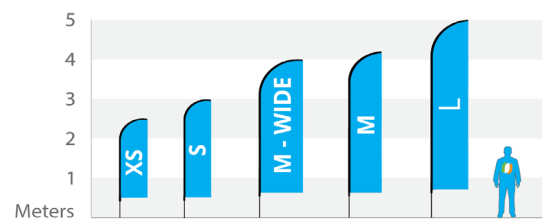

All prices are excluded VAT and transport costs, layout included.

Quantity discount

Discount beach flags	
Quantity	Discount in percentages
3	5%
6	10%
10	15%
15	20%
20	25%

Dimensions beach flags

Beach flag Straight

	Printing (wxh), cm	Total height, cm
Size XS	60x186	250
Size S	60x240	300
Size M-Wide	90x300	400
Size M	70x330	420
Size L	75x380	500

Beach flag Shark

	Printing (wxh), cm	Total height, cm
Size XS	68x200	250
Size S	68x250	300
Size M	68x350	400
Size L	68x450	500

Beach flag Angled

	Printing (wxh), cm	Total height, cm
Size XS	60x186	250
Size S	60x240	300
Size M-Wide	90x300	400
Size M	70x330	420
Size L	75x380	500

Beach flag Convex

	Printing (wxh), cm	Total height, cm
Size XS	60x180	250
Size S	60x240	300
Size M-Wide	90x300	400
Size M	70x330	420
Size L	75x380	500