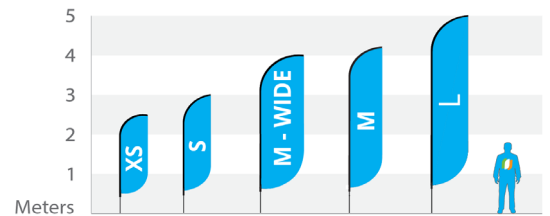

All prices are excluded VAT and transport costs, layout included.

Quantity discount

Discount beach flags	
Quantity	Discount in percentages
3	5%
6	10%
10	15%
15	20%
20	25%

Dimensions beach flags

Beach flag Straight

	Printing (wxh), cm	Total height, cm
Size XS	60x186	250
Size S	60x240	300
Size M-Wide	90x300	400
Size M	70x330	420
Size L	75x380	500

Beach flag Shark

	Printing (wxh), cm	Total height, cm
Size XS	68x200	250
Size S	68x250	300
Size M	68x350	400
Size L	68x450	500

Beach flag Angled

	Printing (wxh), cm	Total height, cm
Size XS	60x186	250
Size S	60x240	300
Size M-Wide	90x300	400
Size M	70x330	420
Size L	75x380	500

Beach flag Convex

	Printing (wxh), cm	Total height, cm
Size XS	60x180	250
Size S	60x240	300
Size M-Wide	90x300	400
Size M	70x330	420
Size L	75x380	500