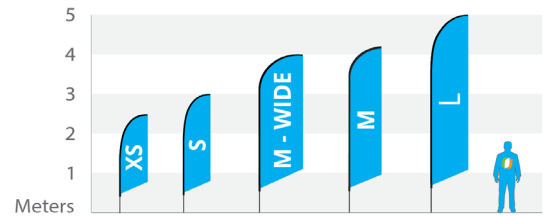

All prices are excluded VAT and transportcosts. Layout costs are included.

Quantity discount

Quantity discount beach flags	
Quantity	Discount in percentage
3	3%
6	6%
10	10%
15	14%
20	18%

Dimensions beach flags

Beach flag Straight

	Printing (wxh), cm	Total height, cm
Size XS	60x186	250
Size S	60x240	300
Size M-Wide	90x300	400
Size M	70x330	420
Size L	75x380	500

Beach flag Shark

	Printing (wxh), cm	Total height, cm
Size XS	68x200	250
Size S	68x250	300
Size M	68x350	400
Size L	68x450	500

Beach flag Angled

	Printing (wxh), cm	Total height, cm
Size XS	60x186	250
Size S	60x240	300
Size M-Wide	90x300	400
Size M	70x330	420
Size L	75x380	500

Beach flag Convex

	Printing (wxh), cm	Total height, cm
Size XS	60x180	250
Size S	60x240	300
Size M-Wide	90x300	400
Size M	70x330	420
Size L	75x380	500

Beach flag Block

	Printing (wxh), cm	Total height, cm
Size XS	60x160	200
Size S	72x240	300
Size M	72x340	400
Size L	72x440	500

Beach flag Concave

	Printing (wxh), cm	Total height, cm
Size XS	60x186	250
Size S	60x240	300
Size M-Wide	90x300	400
Size M	70x330	420
Size L	75x380	500