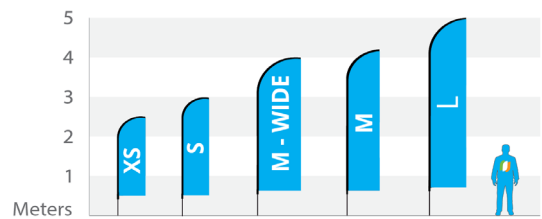

Beach flags, full color, complete	Single sided printed	Double sided printed	Air textile
Size XS	€ 49,95	€ 70,95	€ 59,95
Size S	€ 62,95	€ 92,95	€ 71,95
Size M	€ 72,95	€ 106,95	€ 89,95
Size M-Wide	€ 79,95	€ 123,95	€ 102,95
Size L	€ 99,95	€ 155,95	€ 124,95
Beach flags, full color, without pole	Single sided printed	Double sided printed	Air textile
Size XS	€ 25,95	€ 42,95	€ 32,95
Size S	€ 39,95	€ 64,95	€ 42,95
Size M	€ 52,95	€ 86,95	€ 69,95
Size M-Wide	€ 58,95	€ 95,95	€ 80,95
Size L	€ 78,95	€ 126,95	€ 84,95
Bases	Price / piece		
Luxury cross base	€ 26,95		
Cross base	€ 16,95		
Ground pin	€ 15,95		
Screw base	€ 14,95		
Plastic screw	€ 6,95		
Ground plate	€ 33,95		
Beach flag holder, 30kg, plastic	€ 32,95		
Wall mount bracket, 45 degrees	€ 19,95		
Wall mount bracket, 90 degrees	€ 19,95		
Wall mount bracket, 180 degrees	€ 19,95		

All prices are excluded VAT and transportcosts. Layout costs are included.

Quantity discount

Quantity discount beach flags	
Quantity	Discount in percentage
3	3%
6	6%
10	10%
15	14%
20	18%

Dimensions beach flags

Beach flag Straight

	Printing (wxh), cm	Total height, cm
Size XS	60x186	250
Size S	60x240	300
Size M-Wide	90x300	400
Size M	70x330	420
Size L	75x380	500

Beach flag Shark

	Printing (wxh), cm	Total height, cm
Size XS	68x200	250
Size S	68x250	300
Size M	68x350	400
Size L	68x450	500

Beach flag Angled

	Printing (wxh), cm	Total height, cm
Size XS	60x186	250
Size S	60x240	300
Size M-Wide	90x300	400
Size M	70x330	420
Size L	75x380	500

Beach flag Convex

	Printing (wxh), cm	Total height, cm
Size XS	60x180	250
Size S	60x240	300
Size M-Wide	90x300	400
Size M	70x330	420
Size L	75x380	500