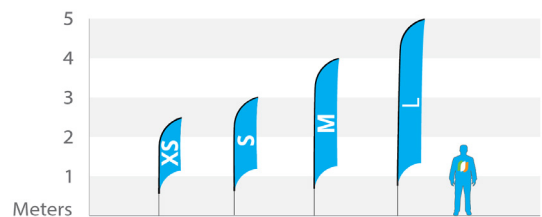

Beach flags, full color, complete	Single sided printed	Double sided printed	Air textile
Size XS	€ 49,95	€ 70,95	€ 59,95
Size S	€ 62,95	€ 92,95	€ 71,95
Size M	€ 72,95	€ 106,95	€ 89,95
Size M-Wide	€ 79,95	€ 123,95	€ 102,95
Size L	€ 99,95	€ 155,95	€ 124,95
Beach flags, full color, without pole	Single sided printed	Double sided printed	Air textile
Size XS	€ 25,95	€ 42,95	€ 32,95
Size S	€ 39,95	€ 64,95	€ 42,95
Size M	€ 52,95	€ 86,95	€ 69,95
Size M-Wide	€ 58,95	€ 95,95	€ 80,95
Size L	€ 78,95	€ 126,95	€ 84,95
Bases	Price / piece		
Luxury cross base	€ 26,95		
Cross base	€ 16,95		
Ground pin	€ 15,95		
Screw base	€ 14,95		
Plastic screw	€ 6,95		
Ground plate	€ 33,95		
Beach flag holder, 30kg, plastic	€ 32,95		
Wall mount bracket, 45 degrees	€ 19,95		
Wall mount bracket, 90 degrees	€ 19,95		
Wall mount bracket, 180 degrees	€ 19,95		

All prices are excluded VAT and transportcosts. Layout costs are included.

Quantity discount

Quantity discount beach flags	
Quantity	Discount in percentage
3	3%
6	6%
10	10%
15	14%
20	18%

Dimensions beach flags

Beach flag Straight

	Printing (wxh), cm	Total height, cm
Size XS	60x186	250
Size S	60x240	300
Size M-Wide	90x300	400
Size M	70x330	420
Size L	75x380	500

Beach flag Shark

	Printing (wxh), cm	Total height, cm
Size XS	68x200	250
Size S	68x250	300
Size M	68x350	400
Size L	68x450	500

Beach flag Angled

	Printing (wxh), cm	Total height, cm
Size XS	60x186	250
Size S	60x240	300
Size M-Wide	90x300	400
Size M	70x330	420
Size L	75x380	500

Beach flag Convex

	Printing (wxh), cm	Total height, cm
Size XS	60x180	250
Size S	60x240	300
Size M-Wide	90x300	400
Size M	70x330	420
Size L	75x380	500