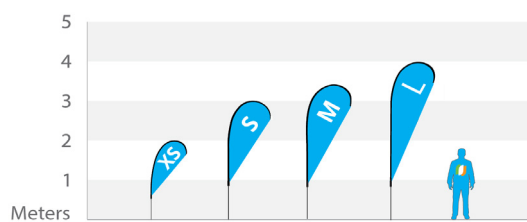

	Printing (wxh), cm	Total height, cm
Size XS	60x186	250
Size S	60x240	300
Size M-Wide	90x300	400
Size M	70x330	420
Size L	75x380	500

Beach flag Shark

	Printing (wxh), cm	Total height, cm
Size XS	68x200	250
Size S	68x250	300
Size M	68x350	400
Size L	68x450	500

Beach flag Angled

	Printing (wxh), cm	Total height, cm
Size XS	60x186	250
Size S	60x240	300
Size M-Wide	90x300	400
Size M	70x330	420
Size L	75x380	500

Beach flag Convex

	Printing (wxh), cm	Total height, cm
Size XS	60x180	250
Size S	60x240	300
Size M-Wide	90x300	400
Size M	70x330	420
Size L	75x380	500

Beach flag Concave

	Printing (wxh), cm	Total height, cm
Size XS	60x186	250
Size S	60x240	300
Size M-Wide	90x300	400
Size M	70x330	420
Size L	75x380	500

Beach flag Flying

	Printing (wxh), cm	Total height, cm
Size XS	80x143	200
Size S	90x180	250
Size M	100x240	340
Size L	100x300	400