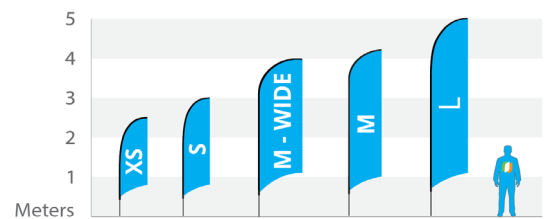

	Printing (wxh), cm	Total height, cm
Size XS	60x186	250
Size S	60x240	300
Size M-Wide	90x300	400
Size M	70x330	420
Size L	75x380	500

Beach flag Shark

	Printing (wxh), cm	Total height, cm
Size XS	68x200	250
Size S	68x250	300
Size M	68x350	400
Size L	68x450	500

Beach flag Angled

	Printing (wxh), cm	Total height, cm
Size XS	60x186	250
Size S	60x240	300
Size M-Wide	90x300	400
Size M	70x330	420
Size L	75x380	500

Beach flag Convex

	Printing (wxh), cm	Total height, cm
Size XS	60x180	250
Size S	60x240	300
Size M-Wide	90x300	400
Size M	70x330	420
Size L	75x380	500

Beach flag Concave

	Printing (wxh), cm	Total height, cm
Size XS	60x186	250
Size S	60x240	300
Size M-Wide	90x300	400
Size M	70x330	420
Size L	75x380	500

Beach flag Flying

	Printing (wxh), cm	Total height, cm
Size XS	80x143	200
Size S	90x180	250
Size M	100x240	340
Size L	100x300	400