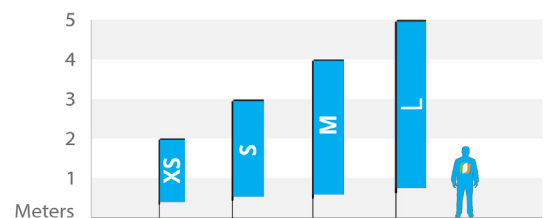

Beach flag Straight

	Printing (wxh), cm	Total height, cm
Size XS	60x186	250
Size S	60x240	300
Size M-Wide	90x300	400
Size M	70x330	420
Size L	75x380	500

Beach flag Shark

	Printing (wxh), cm	Total height, cm
Size XS	68x200	250
Size S	68x250	300
Size M	68x350	400
Size L	68x450	500

Beach flag Angled

	Printing (wxh), cm	Total height, cm
Size XS	60x186	250
Size S	60x240	300
Size M-Wide	90x300	400
Size M	70x330	420
Size L	75x380	500

Beach flag Convex

	Printing (wxh), cm	Total height, cm
Size XS	60x180	250
Size S	60x240	300
Size M-Wide	90x300	400
Size M	70x330	420
Size L	75x380	500

Beach flag Block

	Printing (wxh), cm	Total height, cm
Size XS	60x160	200
Size S	72x240	300
Size M	72x340	400
Size L	72x440	500

Beach flag Concave

	Printing (wxh), cm	Total height, cm
Size XS	60x186	250
Size S	60x240	300
Size M-Wide	90x300	400
Size M	70x330	420
Size L	75x380	500