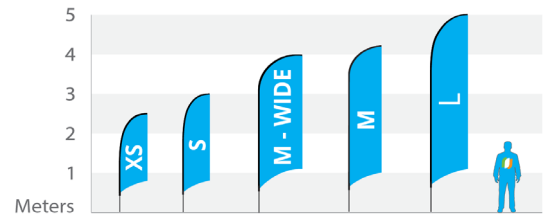

Beach flag Straight

	Printing (wxh), cm	Total height, cm
Size XS	60x186	250
Size S	60x240	300
Size M-Wide	90x300	400
Size M	70x330	420
Size L	75x380	500

Beach flag Shark

	Printing (wxh), cm	Total height, cm
Size XS	68x200	250
Size S	68x250	300
Size M	68x350	400
Size L	68x450	500

Beach flag Angled

	Printing (wxh), cm	Total height, cm
Size XS	60x186	250
Size S	60x240	300
Size M-Wide	90x300	400
Size M	70x330	420
Size L	75x380	500

Beach flag Convex

	Printing (wxh), cm	Total height, cm
Size XS	60x180	250
Size S	60x240	300
Size M-Wide	90x300	400
Size M	70x330	420
Size L	75x380	500

Beach flag Block

	Printing (wxh), cm	Total height, cm
Size XS	60x160	200
Size S	72x240	300
Size M	72x340	400
Size L	72x440	500

Beach flag Concave

	Printing (wxh), cm	Total height, cm
Size XS	60x186	250
Size S	60x240	300
Size M-Wide	90x300	400
Size M	70x330	420
Size L	75x380	500