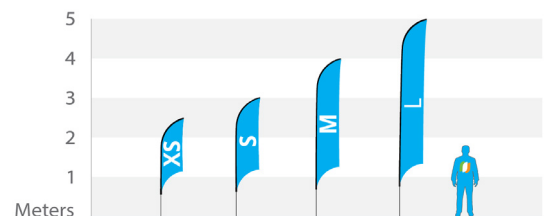

All prices are excluded VAT and transport costs, layout included.

Quantity discount

Discount beach flags	
Quantity	Discount in percentages
3	5%
6	10%
10	15%
15	20%
20	25%

Dimensions beach flags

Beach flag Straight

	Printing (wxh), cm	Total height, cm
Size XS	60x186	250
Size S	60x240	300
Size M-Wide	90x300	400
Size M	70x330	420
Size L	75x380	500

Beach flag Shark

	Printing (wxh), cm	Total height, cm
Size XS	68x200	250
Size S	68x250	300
Size M	68x350	400
Size L	68x450	500

Beach flag Angled

	Printing (wxh), cm	Total height, cm
Size XS	60x186	250
Size S	60x240	300
Size M-Wide	90x300	400
Size M	70x330	420
Size L	75x380	500

Beach flag Convex

	Printing (wxh), cm	Total height, cm
Size XS	60x180	250
Size S	60x240	300
Size M-Wide	90x300	400
Size M	70x330	420
Size L	75x380	500