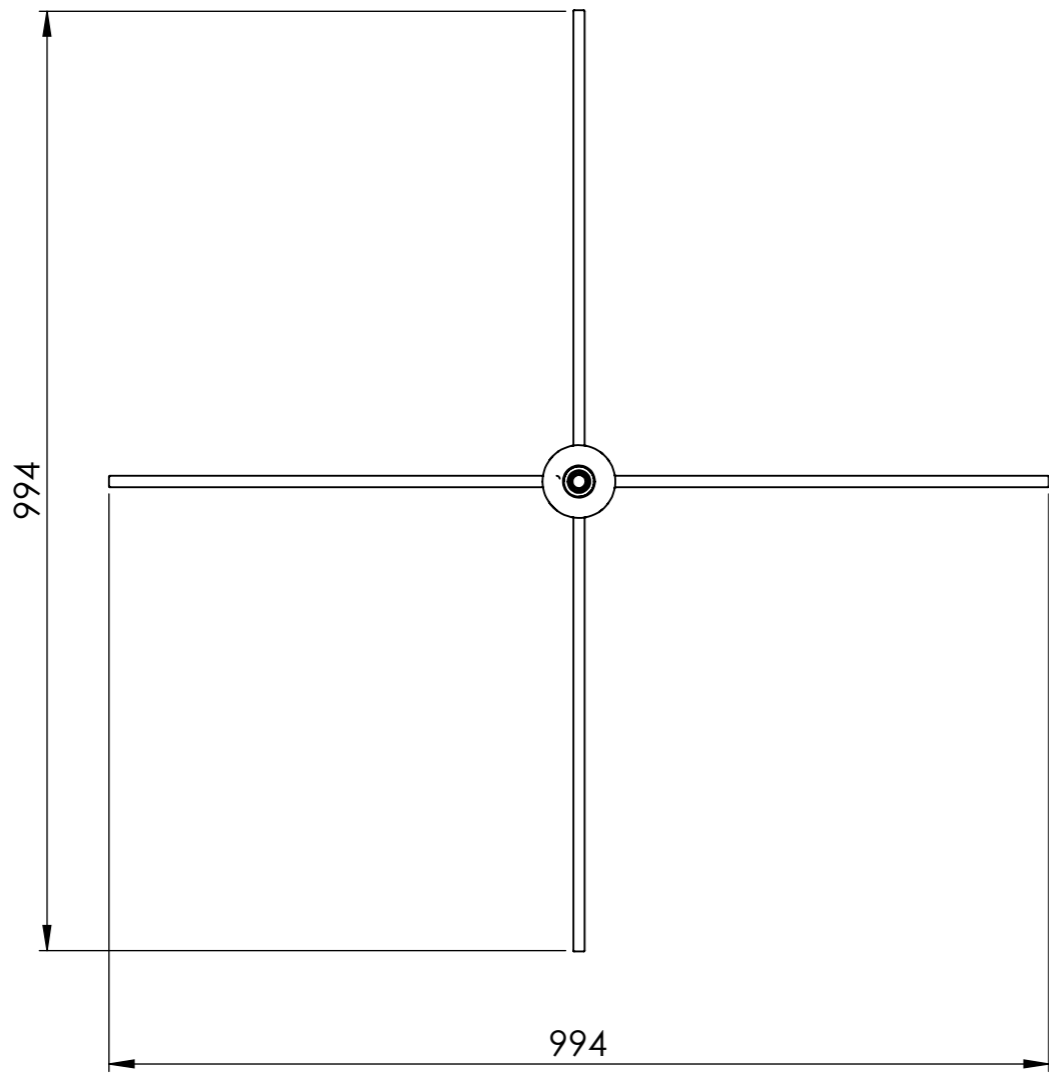

1 2 3 4 5 6 7 8 9 10

A  
B  
C  
D  
E  
F  
G  
H

DETAIL A  
SCALE 1 : 4

SURFACE ROUGHNESS:	REMOVE BURS AND SHARP EDGES	TITLE: <b>Luxery cross base</b>	APPROVED: -	DATE: -
	GENERAL TOLERANCE: ISO 2768-mH TOLERANCE PRINCIPLE: ISO 8015		SIZE: <i>A3</i>	SCALE: <i>1:8</i>
SURFACE TREATMENT:	Chromed	<b>ProFlags BV</b> ProFlags BV Tilbury 8 3897 AC, Zeewolde (NL) TEL: +31 (0) 85 401 4648 E-MAIL: info@proflags.com	EXTERNAL REF.:	ASSY.:
WEIGHT:	3100 gram		DIMENSIONS: <i>mm</i>	PROJECTION:
			SHEET: 1 REVISION:	