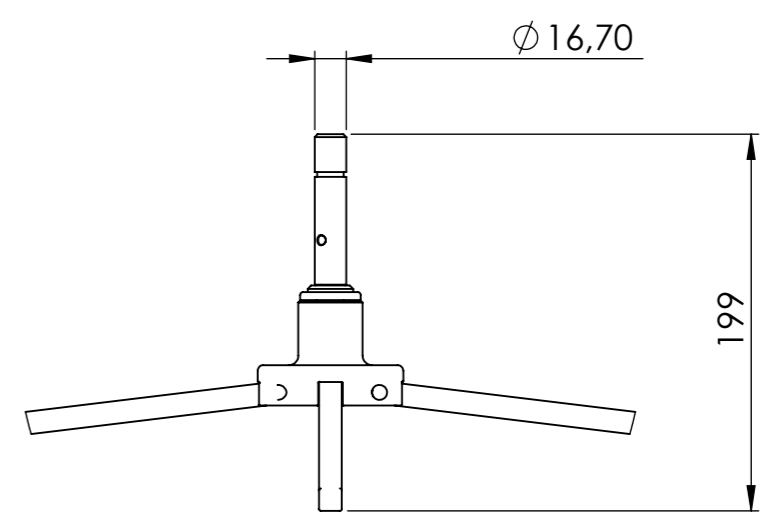

1 2 3 4 5 6 7 8 9 10

A  
B  
C  
D  
E  
F  
G  
H

DETAIL A  
SCALE 1 : 4

SURFACE ROUGHNESS:	REMOVE BURS AND SHARP EDGES	TITLE: <b>Luxery cross base</b>	APPROVED: -	DATE: -
	GENERAL TOLERANCE: ISO 2768-mH TOLERANCE PRINCIPLE: ISO 8015		SIZE: <i>A3</i>	SCALE: <i>1:8</i>
SURFACE TREATMENT:	Chromed	<b>ProFlags BV</b> ProFlags BV Tilbury 8 3897 AC, Zeewolde (NL) TEL: +31 (0) 85 401 4648 E-MAIL: info@proflags.com	EXTERNAL REF.:	ASSY.:
WEIGHT:	3100 gram		DIMENSIONS: <i>mm</i>	PROJECTION:
			SHEET: 1 REVISION:	